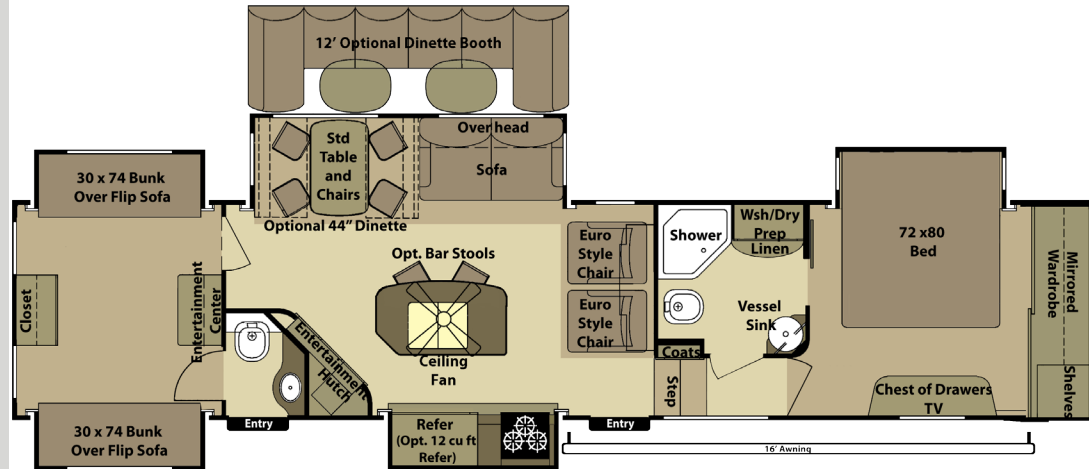

Open Range

427BHS

- 2 Year Limited Transferable Warranty
- Less Weight / More Room
- R-38 Ceiling & R-38 Flooring Insulation
- "One Touch" Automatic Leveling System
- JT Strong Arms
- Telescopic Sewer Hose Support and Storage
- Dual Slide Out Trays With Up To 80Lbs of LP
- 100" Exterior Width
- PVC Roof
- SymaLite Exterior Sidewall Substrate
- Lamilux 4000 Gel Coated Fiberglass Walls
- 4 Point Compression NORCO Slide Out System
- 42" Deep Main Slide
- Frameless Windows
- 15,000 BTU Dometic A/C w/"Quick Cool" Feature
- Nitrogen Filled Radial Tires
- LED Taillights
- Removable Exterior Ladder
- Full View Vented Entrance Door
- Metal Slam Latch Baggage Doors
- LED Lighting in Ceiling
- Corian® Brand Counter Tops
- Dinette Ladder Chair
- French Door to Bedroom
- Dove Tailed Drawers
- Solid Wood Slide Out Fascia
- Pull Out Waste Basket
- 8 cu ft Refrigerator
- Pull Out Pantry
- Concealed Hinges
- "Comfort Cloud" Mattress
- Deeper Dresser Drawers
- Residential Style Ceiling Fan
- Crown Molding
- 50 Amp Service

Model Number/ Square Feet	427
GVWR	15600
UVW	11840
Hitch Weight	1920
Axle Weight	9920
GAWR - All Axles	15600
Gross NCC	3760
Ext. Length	41'9"
Ext. Height (with A/C on roof)	155"
Ext. Width	100"
Water Heater	10 Gal Gas/Elec
Fresh Water (Gal)	85
Gray Water (Gal)	82
Waste (Gal)	82
LP Gas (Lbs)	80
Furnace (BTUs)	40,000
Tire Size	16"
Awning Size	16'