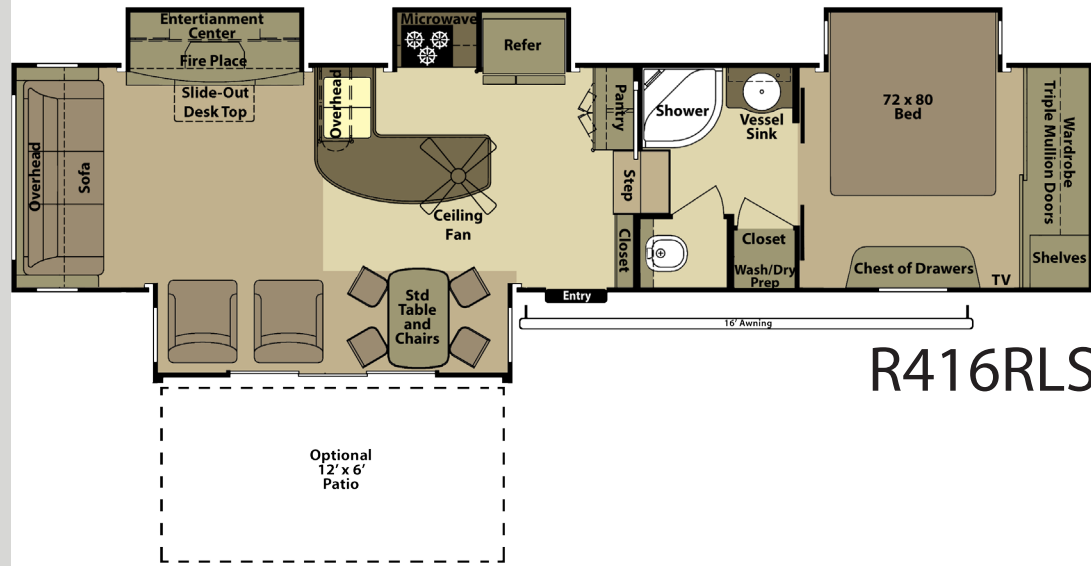

Residential

R416RLS

- 2 Year Limited Transferable Warranty
- Less Weight / More Room
- R-38 Ceiling & R-38 Flooring Insulation
- "One Touch" Automatic Leveling System
- JT Strong Arms
- Telescopic Sewer Hose Support and Storage
- Dual Slide Out Trays With Up To 80Lbs of LP
- 100" Exterior Width
- PVC Roof
- SymaLite Exterior Sidewall Substrate
- Lamilux 4000 Gel Coated Fiberglass Walls
- 4 Point Compression NORCO Slide Out System
- 42" Deep Main Slide
- Frameless Windows
- 15,000 BTU Dometic A/C w/"Quick Cool" Feature
- Nitrogen Filled Radial Tires
- LED Taillights
- Removable Exterior Ladder
- Full View Vented Entrance Door
- Metal Slam Latch Baggage Doors
- LED Lighting in Ceiling
- Corian® Brand Counter Tops
- Dinette Ladder Chair
- Solid Core French Door to Bedroom
- Solid Core 6-Panel Door to Bathroom
- Dove Tailed Drawers
- Solid Wood Slide Out Fascia
- Pull Out Waste Basket
- 23 Cubic Foot Refrigerator
- Residential Pantry
- Concealed Hinges
- "Comfort Cloud" Mattress
- Deeper Dresser Drawers
- Residential Style Ceiling Fan
- Crown Molding
- 50 Amp Service

Model Number/ Square Feet	416
GVWR	15000
UVW	11805
Hitch Weight	2555
Axle Weight	9250
GAWR - All Axles	18000
Gross NCC	3195
Ext. Length	40'
Ext. Height (with A/C on roof)	155"
Ext. Width	100"
Water Heater	10 Gal Gas/Elec
Fresh Water (Gal)	85
Gray Water (Gal)	82
Waste (Gal)	41
LP Gas (Lbs)	80
Furnace (BTUs)	40,000
Tire Size	16"
Awning Size	16'