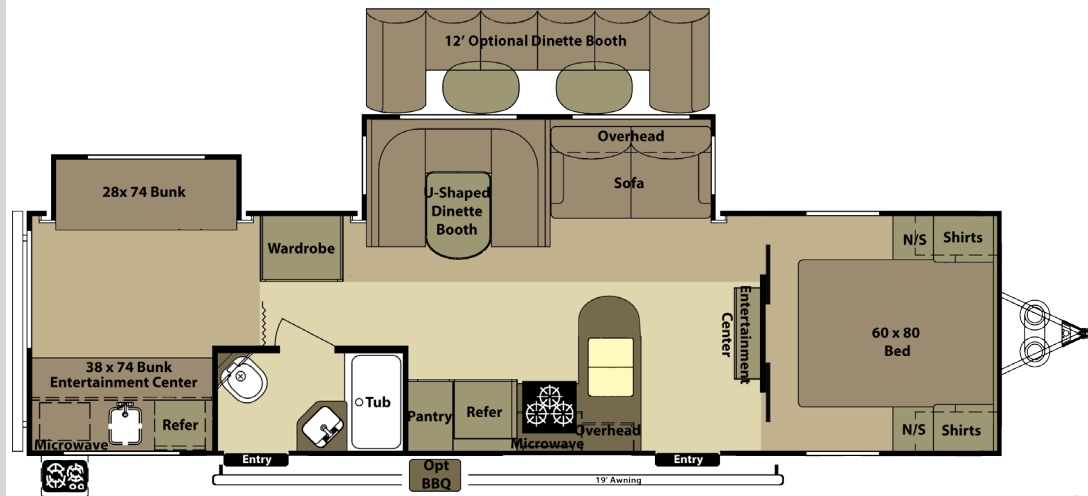

## RT331BHS

2 Year Limited Transferable Warranty

100" Exterior Width

PVC Roof

SymaLite Exterior Sidewall Substrate

Gel Coated Fiberglass Walls

42" Deep Main Slide

4 Point Compression NORCO Slide Out System

Less Weight / More Room

Arched Roofline w/6' Slides

13,500 BTU Dometic A/C w/"Quick Cool Feature"

R-38 Ceiling & R-38 Flooring Insulation

Exterior Utility Center w/ Black Tank Flush

Nitrogen Filled Radial Tires

Porcelain Toilet w/ Foot Pedal Flush

Concealed Hinges

"Comfort Cloud" Mattress

Deeper Dresser Drawers

LED Lighting in Ceiling

Crown Molding

50 Amp Service

<b>Model Number/ Square Feet</b>	331
<b>GVWR</b>	9390
<b>UVW</b>	7415
<b>Hitch Weight</b>	750
<b>Axle Weight</b>	6665
<b>GAWR - All Axles</b>	10400
<b>Gross NCC</b>	1975
<b>Ext. Length</b>	36'8"
<b>Ext. Height (with A/C on roof)</b>	140"
<b>Ext. Width</b>	100"
<b>Water Heater</b>	6 Gal Gas/Elec
<b>Fresh Water (Gal)</b>	50
<b>Gray Water (Gal)</b>	60
<b>Waste (Gal)</b>	30
<b>LP Gas (Lbs)</b>	60
<b>Furnace (BTUs)</b>	30,000
<b>Tire Size</b>	15"
<b>Awning Size</b>	19'